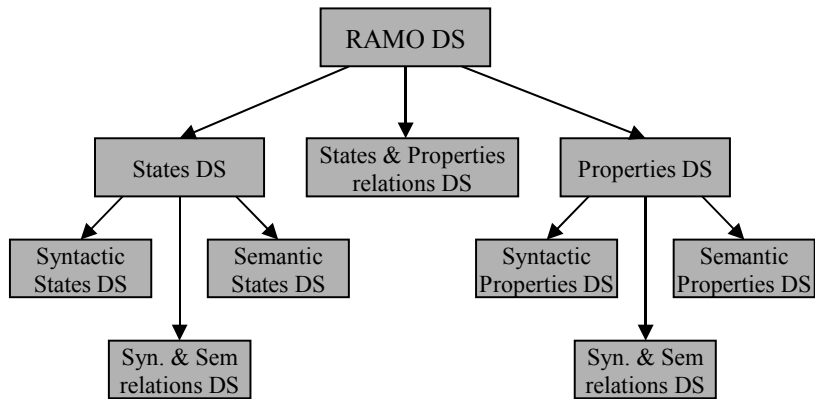

Immersive **S**ocial **M**edia
Community TV

RAMO XML description scheme

Syntactic: Physical and logical structure Semantic: meanings and events

RAMO smart objects structure

RAMO Reactive and Adaptive Multimedia Objects

Smart Content

Application: Quiz Show

Application: Magazine

IMSATV TW1
MAGAZINE

10:50:38 1600 m Bergstation Achter Jet Salzburg

BACK

The main interface is a blue and yellow 3D environment. It features a central window showing a live video feed of a ski resort. The video feed includes a logo for 'snow space TV FLACHAU Ski amade' and a 3D cartoon character of a skier. To the right of the character is a 3D computer monitor. The background of the interface is a blue and yellow abstract design.