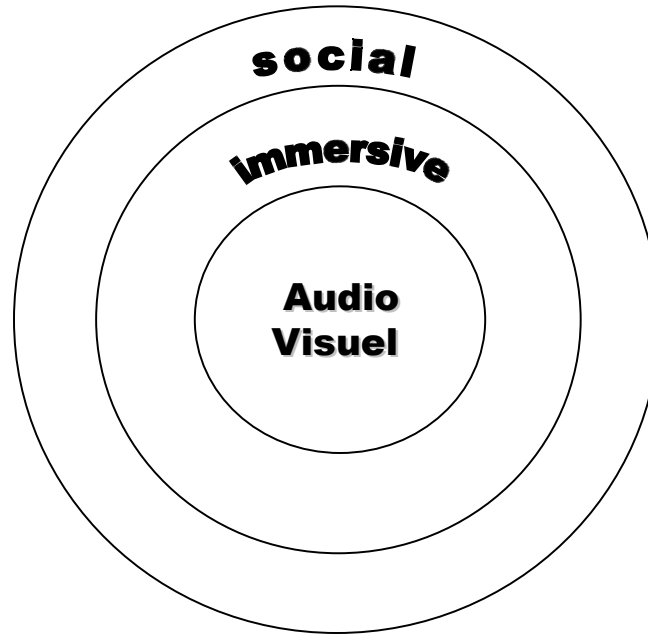

Immersive **S**ocial **M**edia
Community TV

RAMO XML description scheme

Syntactic: Physical and logical structure Semantic: meanings and events

RAMO smart objects structure

RAMO Reactive and Adaptive Multimedia Objects

Smart Content

Application: Quiz Show

Application: Magazine

IMSATV TW1
MAGAZINE

10:50:38 1600 m Bergstation Achter Jet Salzburg

BACK

The main interface is a blue and yellow 3D environment. It features a central window showing a live video feed of a ski resort. The video feed includes a logo for 'snow space TV FLACHAU Ski amade' and a 3D cartoon character of a skier. To the right of the character is a 3D computer monitor. The background of the interface is a blue and yellow abstract design.

Extended TV content life
Multi-revenue streams
Viral customer base
Customer loyalty

End-user applications

Products

Immersive interface
Expressing creativity
Community space

Benefits

User enhanced experience
User Generated content
User participation & sharing
Personalised services