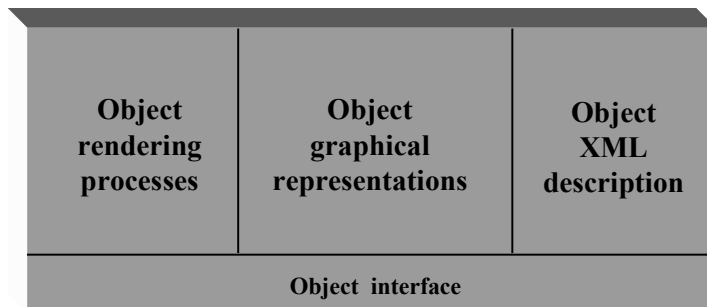

Immersive **S**ocial **M**edia
Community TV

RAMO XML description scheme

Syntactic: Physical and logical structure Semantic: meanings and events

RAMO smart objects structure

RAMO Reactive and Adaptive Multimedia Objects

Smart Content

Application: Quiz Show

Application: Magazine

IMSATV TW1
MAGAZINE

10:50:38 1600 m Bergstation Achter Jet Salzburg

BACK

The main interface is a blue and yellow 3D environment. It features a central window showing a live video feed of a ski resort. The video feed includes a logo for 'snow space TV FLACHAU Ski amade' and a 3D cartoon character of a skier. To the right of the character is a 3D computer monitor. The background of the interface is a blue and yellow abstract design.