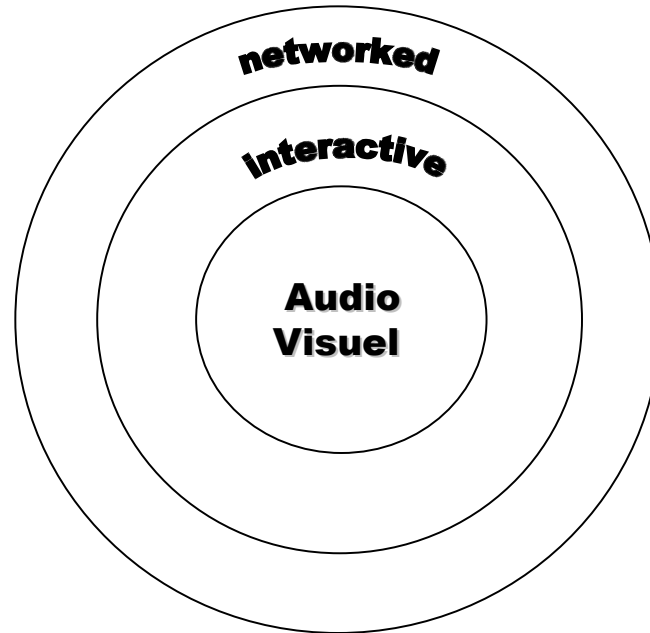

Why?

Today
Media **is**