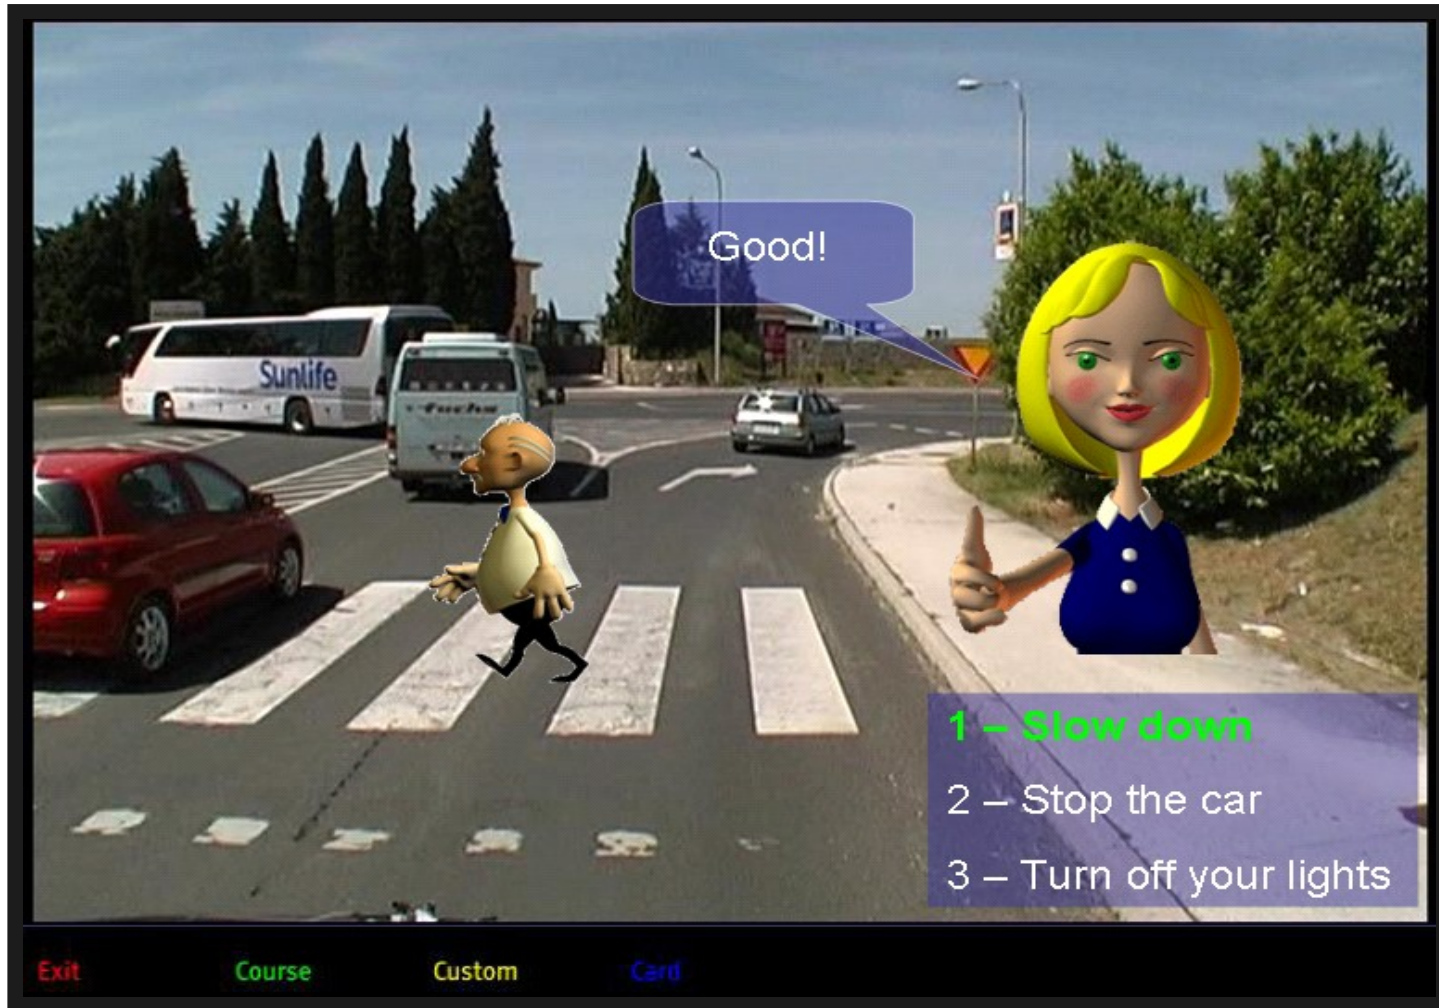

Application: Virtual Teacher