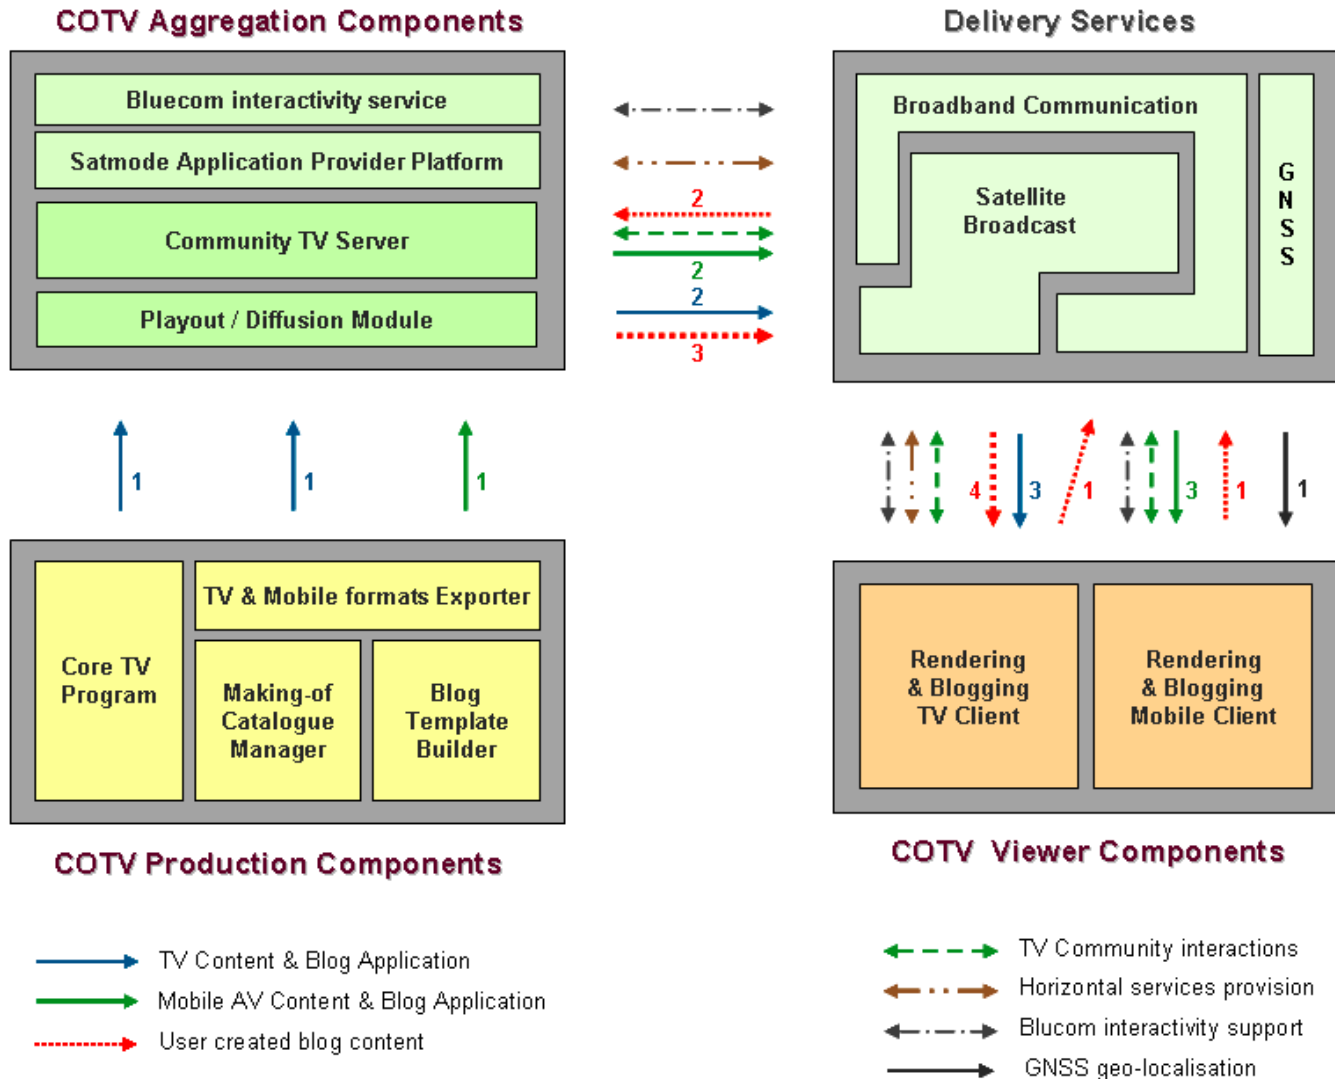

Web facilities (edit)

TV facilities (share)

COTV Blog : Platforms

Low cost TV Reciever

Blu-ray PVR player
(with Ethernet) Low cost Reciever

Blu-ray PVR player
(with built in tuner and Ethernet)

TV Set-Top Box

Home Theatre PC

Mobile phone

AV Capture & Mobile phones

AV Capture & Mobile phones

AV Capture & Mobile phones

AV Capture & Mobile phones

COTV Blog : Architecture

- **Passive individual TV Viewer**
- **Community passive TV Viewer**
- **Community interacting TV Viewer**